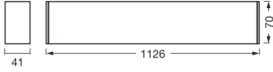

Specifications Ledvance LED Office Line Cuboid Ceiling Black 30W 3100lm - 840 Cool White | 3-Step Dimmable

[View Product](#)

General Information

SKU	252287
EAN	4058075842304
Brand	Ledvance
Manufacturer Name	Office line cuboid ceiling 30W 840 DIM Black
Any Lamp all-in warranty	3 Years
Average Lifetime (h)	100000

Technical Information

Technology	LED Integrated
Voltage (V)	220-240
Dimmable	3-Step Dimmable
Including bulb	Yes
Colour Code	840 Cool White
Colour temperature (Kelvin)	4000 Cool White
Colour Rendering (Ra)	80-89
Colour of Light	White
Light colour options	Single Color
Luminous Efficacy (lm/W)	100
Power factor	>0.90
Tiltable	No