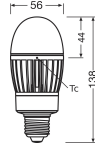

**Specifications Ledvance LED Bulb HQL  
LED P E27 14.5W 2000lm - 840 Cool  
White | Replaces 50W**

[View Product](#)

## Technical Information

Technology	LED
Product Type Category	E27 LED
Voltage (V)	220-240
Dimmable	Not Dimmable
Cap / Base	E27 (Edison screw)
Colour Code	840 Cool White
Colour temperature (Kelvin)	4000 Cool White
Colour Rendering (Ra)	80-89
Colour of Light	White
Light colour options	Single Color

## Dimensions

Length (mm) 138

Diameter (mm) 55

Shape Elliptical