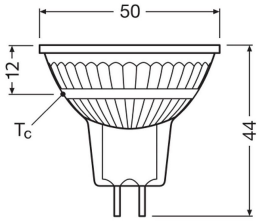

## Specifications Ledvance LED Reflector GU5.3 MR16 3.4W 345lm 36d - 830 Warm White | Replaces 35W

[View Product](#)

### Technical Information

Technology	LED
Product Type Category	GU5.3 LED
Voltage (V)	12
Beam Angle (degree)	36
Dimmable	Not Dimmable
Cap / Base	GU5.3
Colour Code	830 Warm White
Colour temperature (Kelvin)	3000 Warm White
Colour Rendering (Ra)	80-89
Colour of Light	White

## Dimensions

Height (mm) 46

Length (mm) 44

Diameter (mm) 50

Shape Reflector

Exact shape PAR16