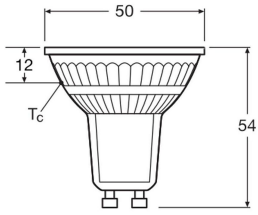

Specifications Ledvance LED Reflector GU10 PAR16 8W 750lm 36d - 830 Warm White | Replaces 100W

[View Product](#)

General Information

SKU	256879
EAN	4099854457715
Brand	Ledvance
Manufacturer Name	LED PAR16 P 8W 830 GU10
Full box quantity	1
Any Lamp all-in warranty	4 Years
Energy efficiency class	E
Average Lifetime (h)	15000

Technical Information

Technology	LED
Product Type Category	GU10 LED
Voltage (V)	220-240
Beam Angle (degree)	36
Dimmable	Not Dimmable
Cap / Base	GU10
Colour Code	830 Warm White
Colour temperature (Kelvin)	3000 Warm White
Colour Rendering (Ra)	80-89
Colour of Light	White

Light colour options Single Color

Luminous Efficacy (lm/W) 94

Power factor >0.50

Type of sensor No Sensor

Lamp Information

Bulb finish Clear

Series LED PAR16 P

Dimensions

Length (mm) 54

Diameter (mm) 50

Shape Reflector

Exact shape PAR16

Why Any-lamp?

Order from the **largest lighting specialist** in Europe

Customised quotation

Up to **7 years warranty**