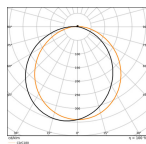

[View Product](#)

General Information

SKU	254854
EAN	4099854481031
Brand	Ledvance
Manufacturer Name	BLKH CBO RD EYELID 325 WT LEDV
Full box quantity	1

Technical Information

Emergency Lighting	No Emergency Unit
Mounting Method	Wall mounted
Colour of the Fixture	White
Product Type Category	Accessory - Bulkhead

Dimensions

Height (mm)	77
Diameter (mm)	325

Sensor Information

Order from the **largest lighting specialist** in Europe **Customised** quotation

Type of sensor

Up to **7 years warranty**

No Sensor

Easy return process