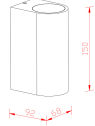

[View Product](#)

General Information

SKU	250630
EAN	5430004236023
Brand	D'Lite
Manufacturer Name	Vossem Aluminium body, clear glass diffuser, 220-240V/50-60Hz, 2xGU10 lampholder max:35W, bulb exclu
Any Lamp all-in warranty	2 Years

Technical Information

Technology	Fixture with Socket
Dimmable	Not Dimmable
Suitable for	GU10
Including bulb	No
Amount of bulbs required	2
Tiltable	No
Mounting Method	Wall mounted
Product Type Category	Decorative Lighting with Socket

Fixture Information

Fixture Connection	Cable
IP-rating	IP54