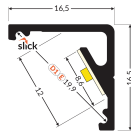

[View Product](#)

General Information

SKU	251767
EAN	5901597297963
Brand	Topmet
Manufacturer Name	Profile CABI12 E slide - 1m - Complete set - Aluminum raw alu.
Full box quantity	70

Technical Information

Product Type Category	Accessory - LED Strip

Dimensions

Length (mm)	1000

Sensor Information

Type of sensor	No Sensor

Why Any-lamp?

💡 Order from the **largest lighting specialist** in Europe 📄 **Customised** quotation

🏆 Up to **7 years warranty** ↩️ **Easy** return process