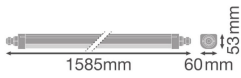

Specifications Multipack 4x Ledvance LED Waterproof Batten 50W 6100lm - 840 Cool White | 150cm

[View Product](#)

General Information

SKU	257380
EAN	8719157069168
Brand	Ledvance
Manufacturer Name	Multipack 4x DP COMP TH 1500 V 50W 840 IP66 PS LEDV
Any Lamp all-in warranty	5 Years
Average Lifetime (h)	75000

Technical Information

Technology	LED Integrated
Voltage (V)	220-240
Dimmable	Not Dimmable
Colour of Light	White
Colour Code	840 Cool White
Colour temperature (Kelvin)	4000 Cool White
Colour Rendering (Ra)	80-89
Light colour options	Single Color
Luminous Efficacy (lm/W)	123
Power factor	>0.90
Including bulb	Yes
Length	150cm

Product Type Category

LED Waterproof Batten

Fixture Information

Mounting Method	Surface
Fixture Connection	Connection unit 3-pole
Optical Cover	PC (Polycarbonate)
IP-rating	IP66
Impact Protection (IK)	IK08 - 5 joules
Operating Temperature	-20 to +45
Housing	PC (Polycarbonate)
Colour of the Fixture	White
Emergency Lighting	No Emergency Unit
Series	Compact

Dimensions

Length (mm)	1585
Width (mm)	60
Height (mm)	53

Sensor Information

Type of sensor	No Sensor
----------------	-----------

Why Any-lamp?

Order from the **largest lighting specialist** in Europe

Customised quotation