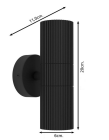

Specifications Eglo Wall Light
Tomelloso Outdoor Aluminium Black |
Suitable for 2x GU10

[View Product](#)

General Information

SKU	254520
EAN	9008606355990
Brand	Eglo
Manufacturer Name	AL-WL/2 GU10 BLACK/CLEAR 'TOMELLOSO'
Any Lamp all-in warranty	2 Years

Technical Information

Technology	Fixture with Socket
Voltage (V)	220-240
Dimmable	Dimmable when using a Dimmable Bulb
Suitable for	GU10
Including bulb	No
Amount of bulbs required	2
Maximum Wattage Rating	28
Tiltable	No
Mounting Method	Wall mounted
Emergency Lighting	No Emergency Unit
Product Type Category	Decorative Lighting with Socket

Fixture Information

Fixture Connection Terminal block

IP-rating IP44

Colour of the Fixture Black

Housing Aluminium

Series TOMELLOSO

Dimensions

Length (mm) 60